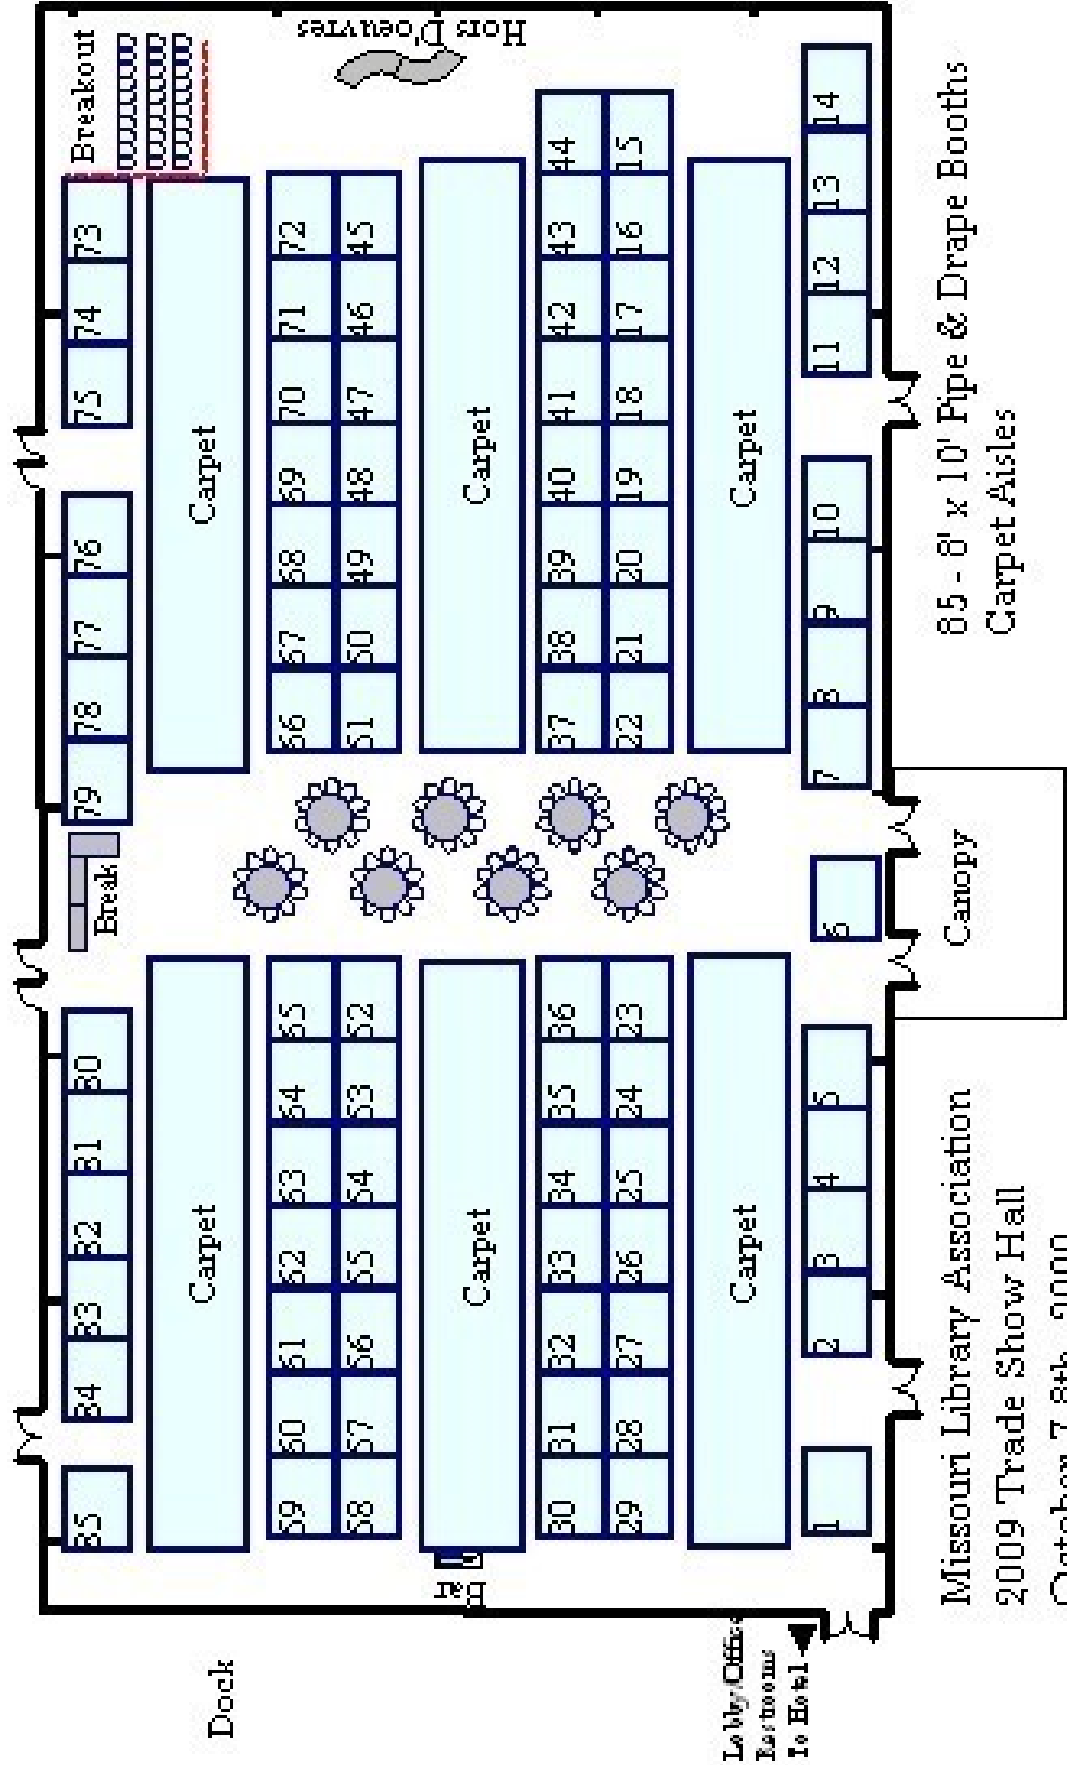

# Holiday Inn Select Expo Center

Columbia, Missouri

85 - 8' x 10' Pipe & Drape Booths  
Carpet Aisles

Missouri Library Association  
2009 Trade Show Hall  
October 7-8th, 2009